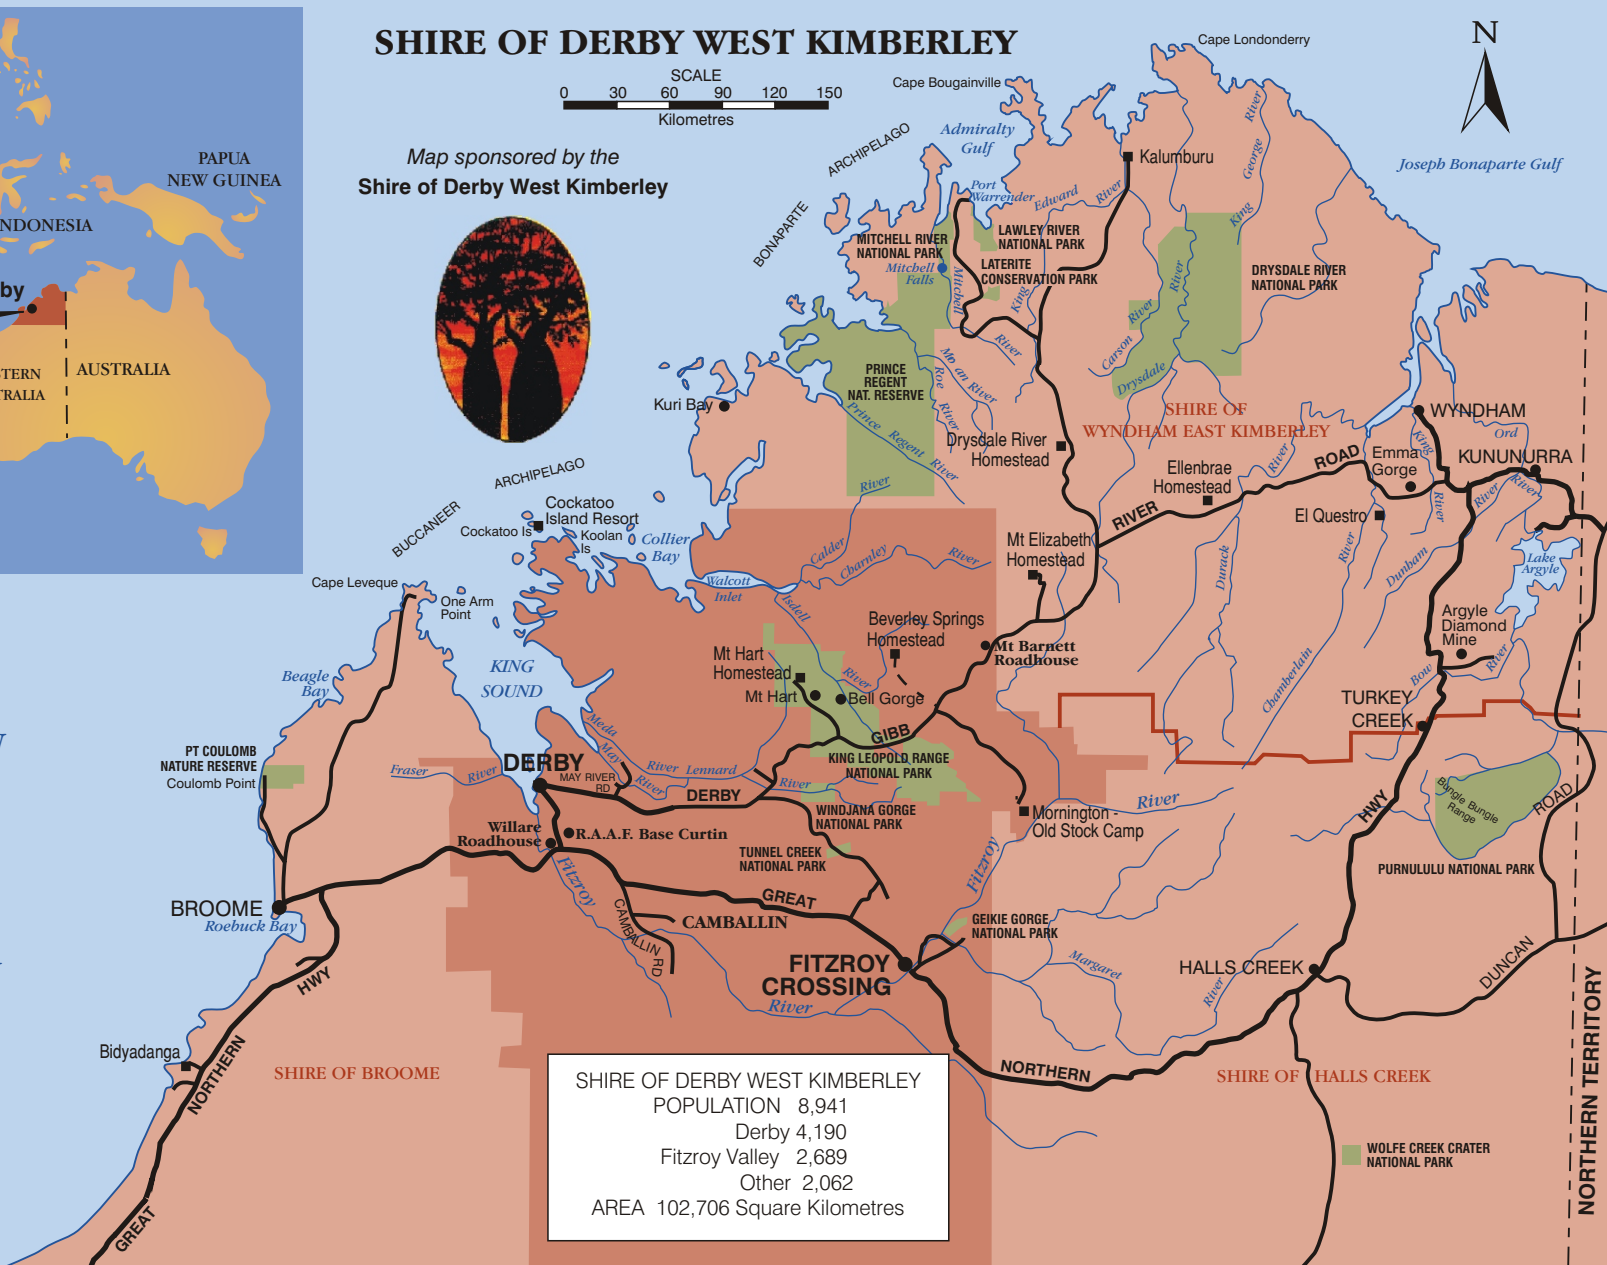

SHIRE OF DERBY WEST KIMBERLEY

Map sponsored by the
Shire of Derby West Kimberley

SHIRE OF DERBY WEST KIMBERLEY
 POPULATION 8,941
 Derby 4,190
 Fitzroy Valley 2,689
 Other 2,062
 AREA 102,706 Square Kilometres